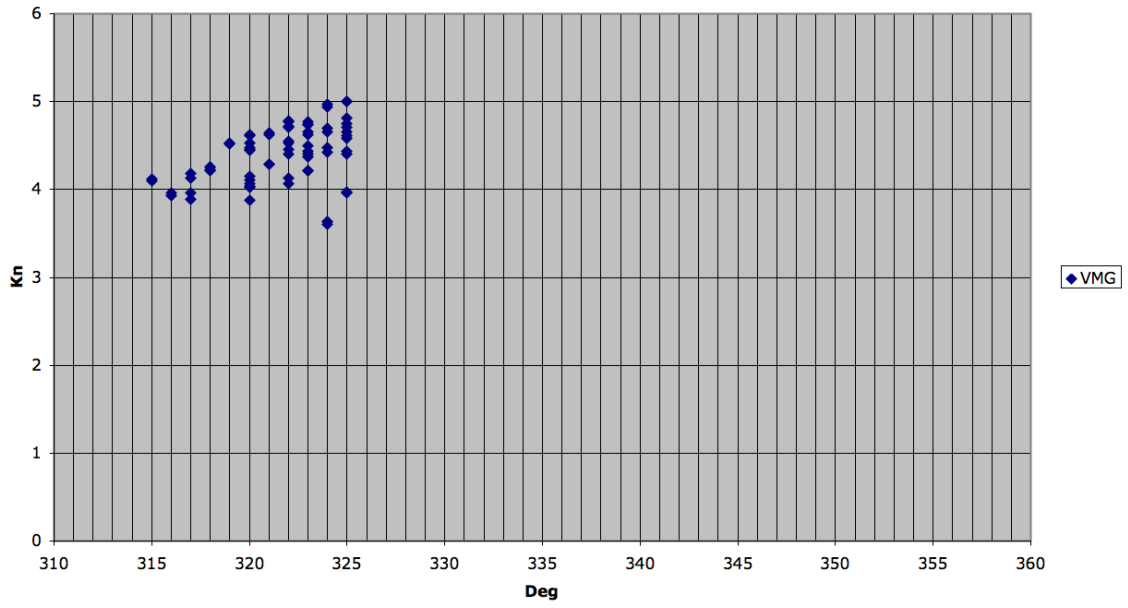

BB VMG - RSR-11

SB VMG - RSR-11

BB Finish

SB Finish

Directions BB RSR-11

Directions SB RSR-11

COG-mag_true 1min

Amalia compass perf.