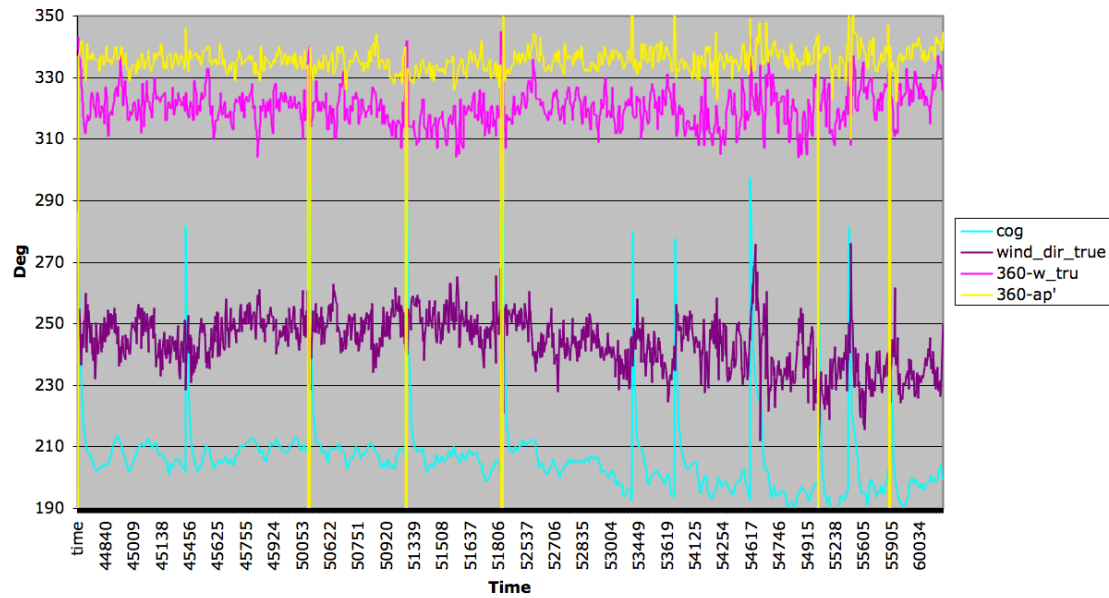

BB VMG - RSR-11

SB VMG - RSR-11

BB Finish

SB Finish

Directions BB RSR-11

Directions SB RSR-11

COG-mag_true 1min

Amalia compass perf.