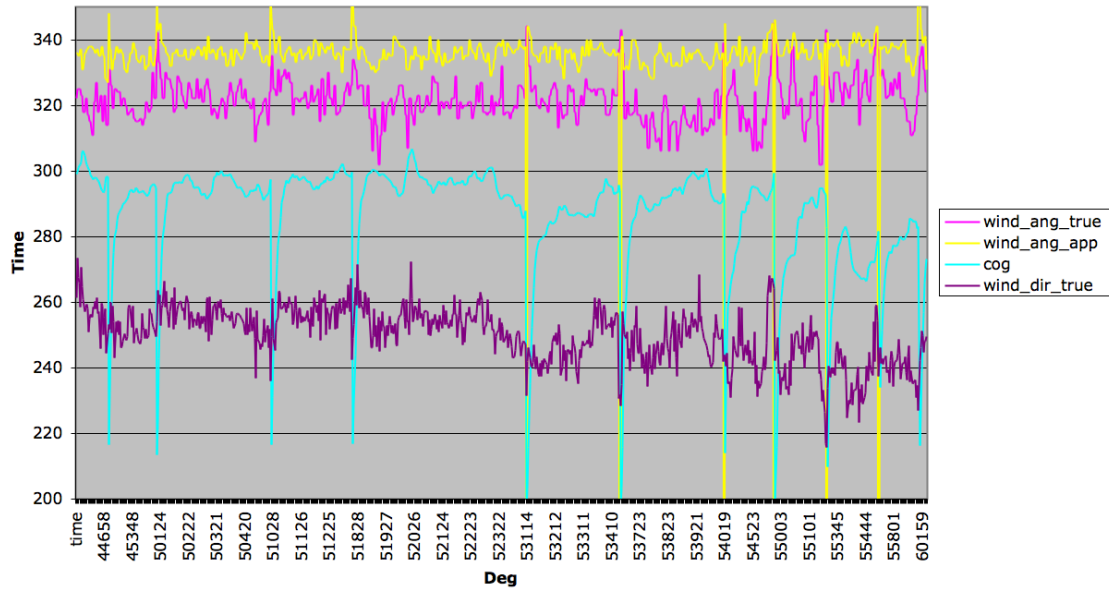

BB VMG - RSR-11

SB VMG - RSR-11

BB Finish

SB Finish

Directions BB RSR-11

Directions SB RSR-11

COG-mag_true 1min

Amalia compass perf.