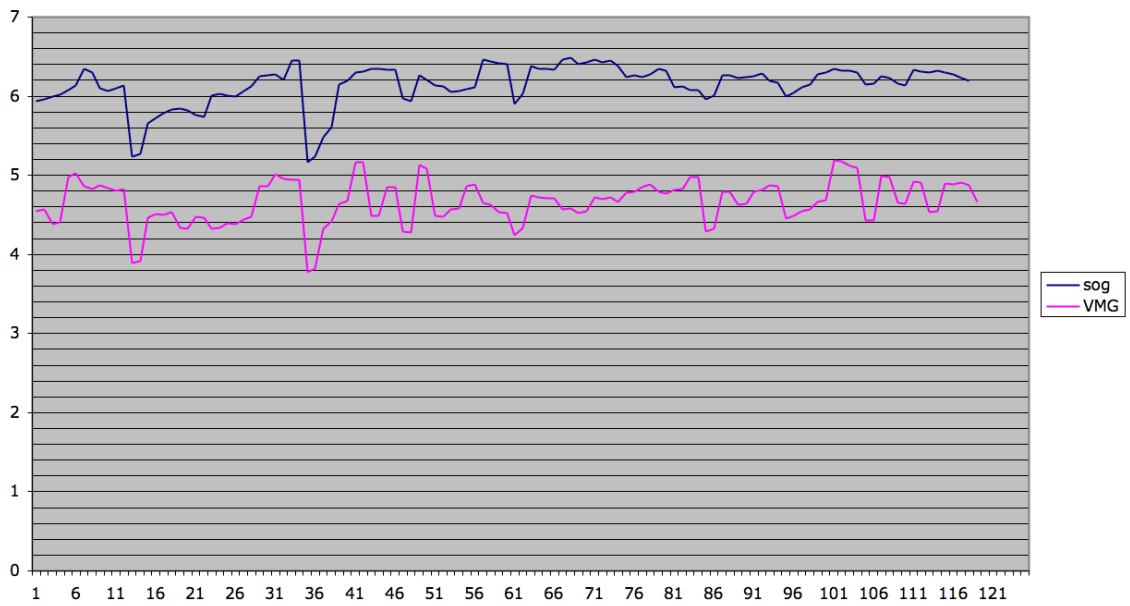

BB VMG - RSR-11

SB VMG - RSR-11

BB Finish

SB Finish

Directions BB RSR-11

Directions SB RSR-11

COG-mag_true 1min

Amalia compass perf.