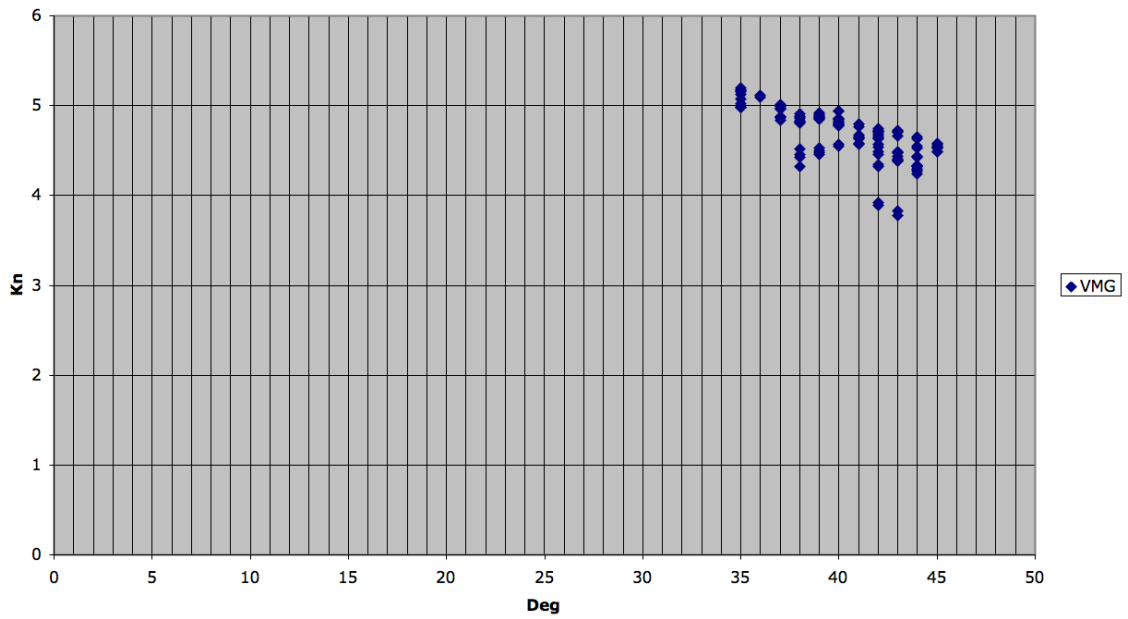

BB VMG - RSR-11

SB VMG - RSR-11

BB Finish

SB Finish

Directions BB RSR-11

Directions SB RSR-11

COG-mag_true 1min

Amalia compass perf.