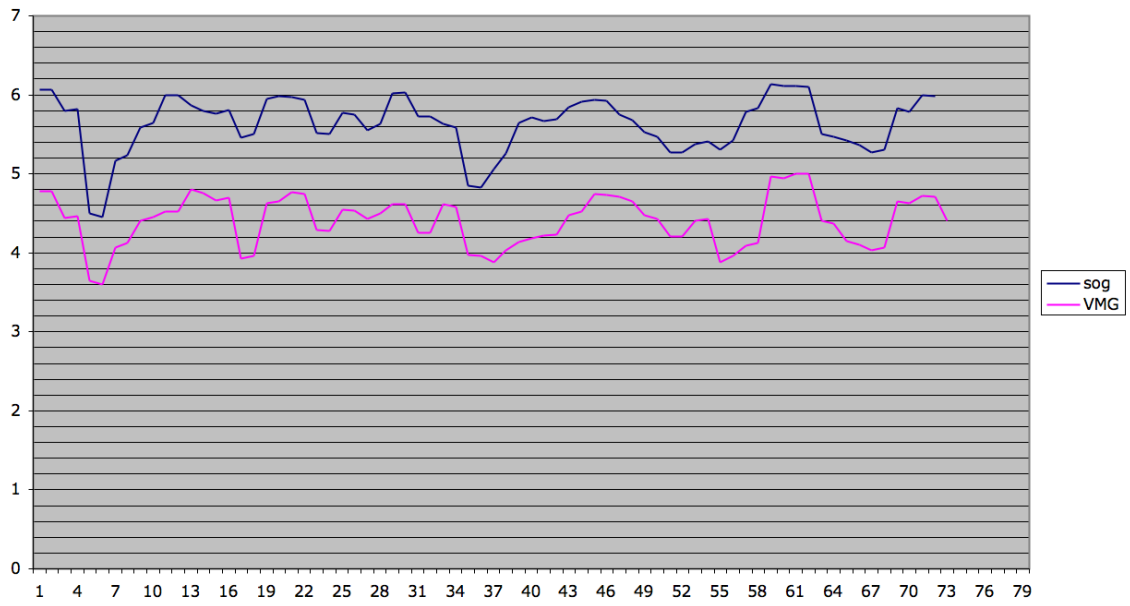

BB VMG - RSR-11

SB VMG - RSR-11

BB Finish

SB Finish

Directions BB RSR-11

Directions SB RSR-11

COG-mag_true 1min

Amalia compass perf.