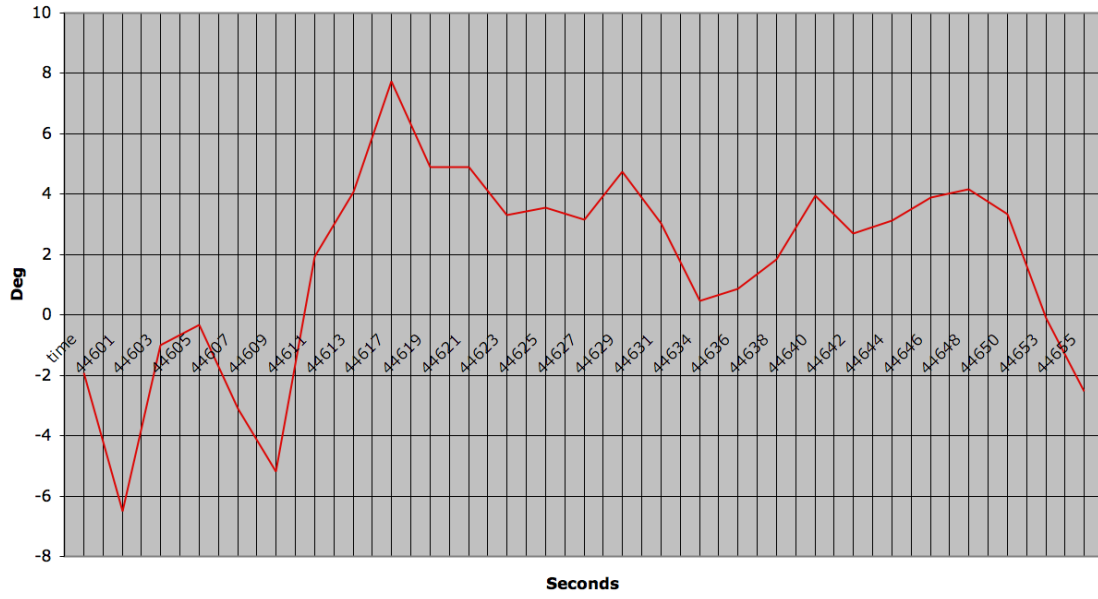

BB VMG - RSR-11

SB VMG - RSR-11

BB Finish

SB Finish

Directions BB RSR-11

Directions SB RSR-11

COG-mag_true 1min

Amalia compass perf.